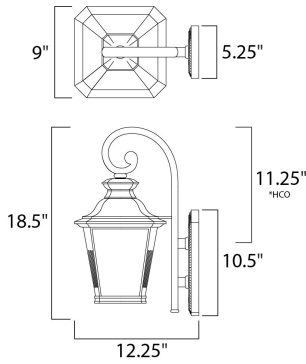

PRODUCT DESCRIPTION

MEASUREMENTS

DIMENSION : 9" W x 18.5" H x 12.25" Ext
BACK PLATE : 5.25" W x 10.5" H x 11.25" HCO
HANGING WEIGHT : 4.9 lb

LAMPING

INPUT VOLTAGE : 120V
LUMENS : 700 Rated
BULB : 1 x 8W LED AC Integrated , 8W Total
BULB INCLUDED : (Integrated)
DIMMABLE : Triac CL
CRI : 80+ CRI
COLOR_TEMP : 3000K

FINISHES OPTION

Bronze (BZ)

GLASS

Frosted Seedy FS

MATERIAL

Aluminum, Glass

RATINGS

cETLus
Wet Location
For Outdoor

ADDITIONAL

OPERATING TEMPERATURE:
-20°C (-4°F), 40°C (104°F)

Always consult a qualified electrician before installing any lighting product.